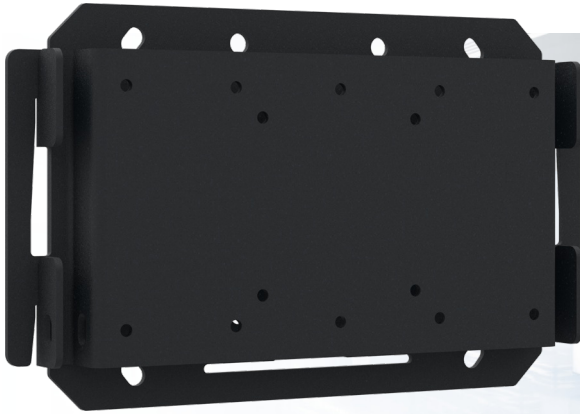

VESA wall mount

052.3000 EOL | VESA wall mount (VESA 75, VESA 100, VESA 200-100)

This product is "End of Life" and will no longer be produced.
It can be supplied as long as stock lasts.

VESA wall mount

Features

Weight: 2.05 kg

Colour: Black

Maximum load: 40 kg

Screen position: Landscape

Type bracket/interface: VESA

Range bracket/interface: VESA 75, 100, 200-100

Mounting system: 170 x 140 mm