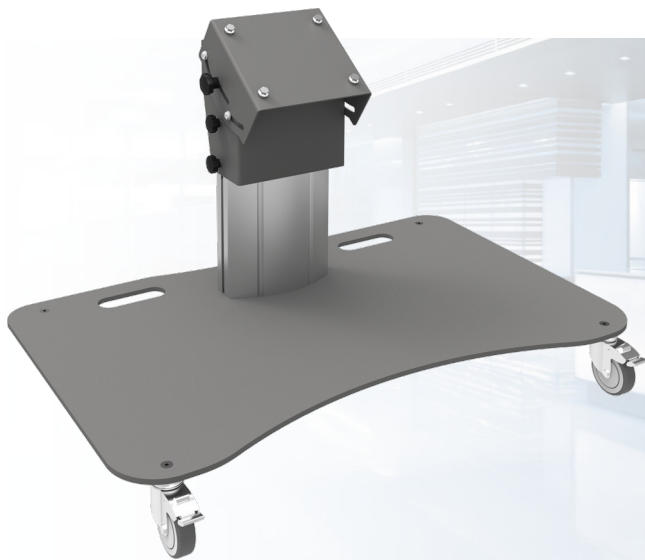

## Stage trolley 350 mm

### **062.0535-65W** Monitor/Stage trolley 350 mm for flat panels up to 65 inch, max. 65 kg (mounting system 170 x 140 mm)

Our monitor/stage stands are available in three models:

For screens up to 65 inches (max. 65 kg) with a length of 350 mm

For screens up to 65 inches (max. 65 kg) with a length of 950 mm

A large version for screens up to 90 inches (max. 90 kg) of 950 mm

All three models are available with a floor plate with and without wheels and they all have a tilt adjustment of 35° to 55° degrees.

### Features

**Maximum length:** 533 mm (centre screen)

**Weight:** 39.00 kg

**Colour:** Dark grey, Aluminium

**Maximum load:** 65 kg

**Screen position:** Landscape

**Inch range:** max. 65 inch

**Mobile / fixed:** Mobile