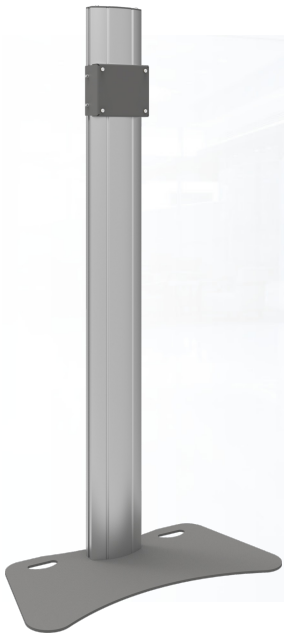

Floor stand, fixed installation

062.1220 Floor stand, fixed installation, for flat panels max. 70 inch, 65 kg (mounting system 170 x 140 mm)

This non-divisible stand is suitable for permanent installation. The screen can be fixed over the full height of the column and can be secured against theft by means of a padlock. The stand has three cable ducts to conceal all cables neatly.

Select a suitable monitor bracket with 170x140mm mounting based on the weight and mounting pattern of the monitor to attach the monitor to the stand.

Do you want to mount multiple screens? Then order an additional mounting head (item no. 063.0820) and monitor bracket.

Floor stand, fixed installation

Features

Maximum length: 1900 mm

Weight: 38.50 kg

Colour: Dark grey, Aluminium

Maximum load: 65 kg

Screen position: Landscape, Portrait

Inch range: max. 70 inch

Mobile / fixed: Fixed

Height adjustment: Manual

Bracket/interface: Excluded

Type bracket/interface: Universal

Mounting system: 170 x 140 mm

Cable duct: 15, 35, 15 mm Ø