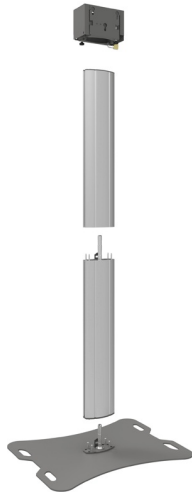

Divisible stand max. 2x 65 inch

**062.2000 Discontinued | Fully divisible stand for 2 flat panels max. 65 inch (max. 100 kg), back to back**

**This product is no longer available, we would like to offer you an alternative.**

Divisible stand max. 2x 65 inch

Features

**Maximum length:** 1900 mm

**Weight:** 70.00 kg

**Colour:** Dark grey, Aluminium

**Maximum load:** 100 kg

**Screen position:** Landscape, Portrait

**Inch range:** max. 65 inch