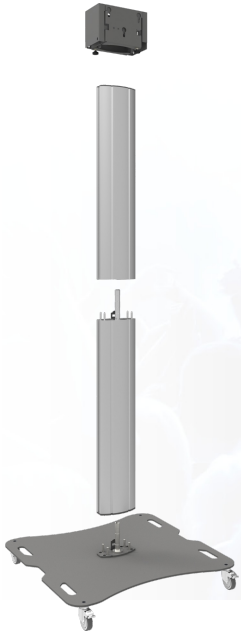

Divisible stand max. 2x 65 inch

062.2500 DISCONTINUED | Fully divisible trolley for 2 flat panels max. 65 inch (max. 100 kg), back to back

This product is no longer available, we would like to offer you an alternative.
[Click on this link for an alternative product.](#)

Divisible stand max. 2x 65 inch

Features

Maximum length: 2000 mm

Weight: 78.00 kg

Colour: Dark grey, Aluminium

Maximum load: 100 kg

Screen position: Landscape, Portrait

Inch range: max. 65 inch

Mobile / fixed: Mobile

Height adjustment: Manual

Bracket/interface: Excluded

Type bracket/interface: Three-point coupling

Mounting system: Three-point coupling

Cable duct: 15, 35, 15 mm Ø