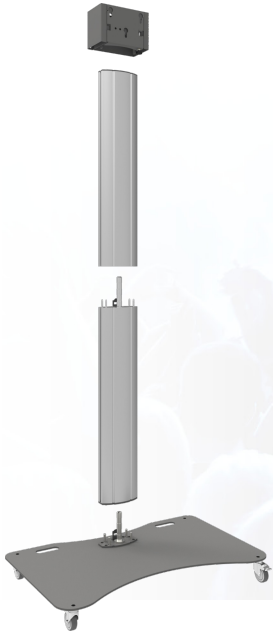

Divisible trolley

062.3500 Fully divisible trolley for flat panels up to 90 inch, 85 kg, single construction

[For more information about this product we refer you to the Vogel's website:](#)

[The Netherlands](#)

[United Kingdom](#)

[Germany](#)

[France](#)

[Spain](#)

[Italy](#)

Divisible trolley

Features

Maximum length: 2000 mm

Weight: 77.50 kg

Colour: Dark grey, Aluminium

Maximum load: 85 kg

Screen position: Landscape, Portrait

Inch range: max. 90 inch

Mobile / fixed: Mobile

Height adjustment: Manual

Bracket/interface: Excluded

Type bracket/interface: Three-point coupling

Mounting system: Three-point coupling

Cable duct: 15, 35, 15 mm Ø