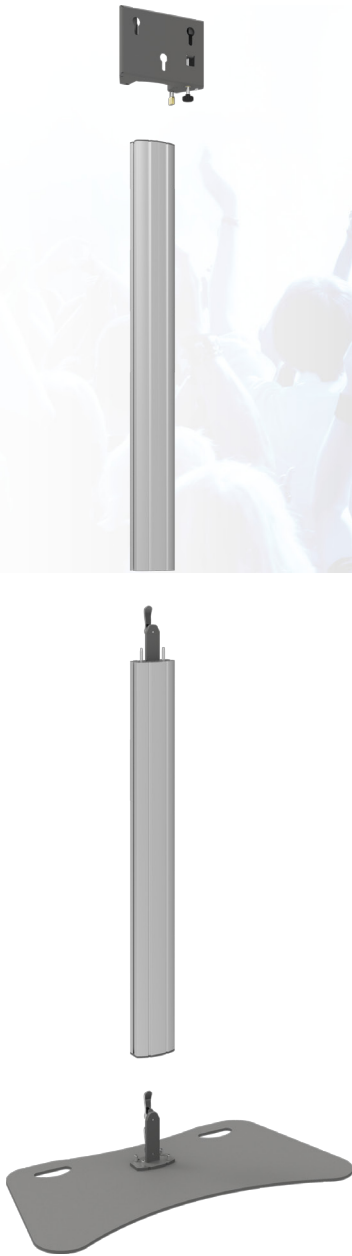

MOUNTING INSTRUCTIONS

062.8000-225 Fully divisible stand (light series) 225 cm for display

MOUNTING INSTRUCTIONS

062.8000-225 Fully divisible stand (light series) 225 cm for display