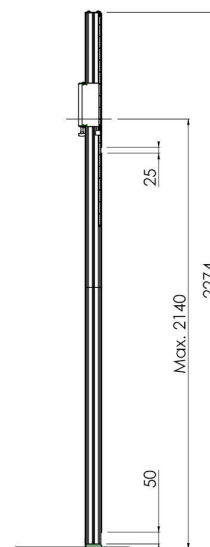

Divisible stand (Light Series) 225 cm

062.8050-225 Fully divisible stand (Light Series) 225 cm for flat panels max. 55 inch, 30 kg

[For more information about this product we refer you to the Vogel's website:](#)

[The Netherlands](#)

[United Kingdom](#)

[Germany](#)

[France](#)

[Spain](#)

[Italy](#)

Divisible stand (Light Series) 225 cm

Features

Maximum length: 2140 mm

Weight: 32.00 kg

Colour: Dark grey, Aluminium

Maximum load: 30 kg

Screen position: Landscape, Portrait

Inch range: Max. 55 inch

Mobile / fixed: Fixed

Height adjustment: Manual

Bracket/interface: Excluded

Type bracket/interface: Three-point coupling

Mounting system: Three-point coupling

Cable duct: 35 x 15 mm Ø

Maximum tipping 10° in combination with 30kg load!