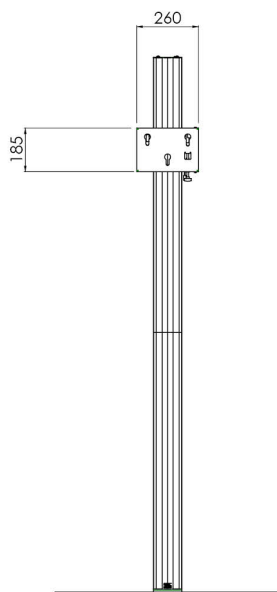

Divisible stand (Light Series) 225 cm

062.8050-225 Fully divisible stand (Light Series) 225 cm for flat panels max. 55 inch, 30 kg

[For more information about this product we refer you to the Vogel's website:](#)

[The Netherlands](#)

[United Kingdom](#)

[Germany](#)

[France](#)

[Spain](#)

[Italy](#)

Divisible stand (Light Series) 225 cm

Features

Maximum length: 2140 mm

Weight: 32.00 kg

Colour: Dark grey, Aluminium

Maximum load: 30 kg

Screen position: Landscape, Portrait

Inch range: Max. 55 inch

Mobile / fixed: Fixed

Height adjustment: Manual

Bracket/interface: Excluded

Type bracket/interface: Three-point coupling

Mounting system: Three-point coupling

Cable duct: 35 x 15 mm Ø

Maximum tipping 10° in combination with 30kg load!