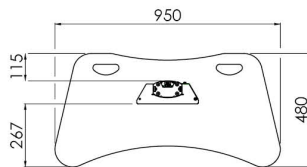

[The Netherlands](#)

[United Kingdom](#)

[Germany](#)

[France](#)

[Spain](#)

[Italy](#)

Divisible stand (Light Series) 225 cm

Features

Maximum length: 2140 mm

Weight: 32.00 kg

Colour: Dark grey, Aluminium

Maximum load: 30 kg

Screen position: Landscape, Portrait

Inch range: Max. 55 inch

Mobile / fixed: Fixed

Height adjustment: Manual

Bracket/interface: Excluded

Type bracket/interface: Three-point coupling

Mounting system: Three-point coupling

Cable duct: 35 x 15 mm Ø

Maximum tipping 10° in combination with 30kg load!