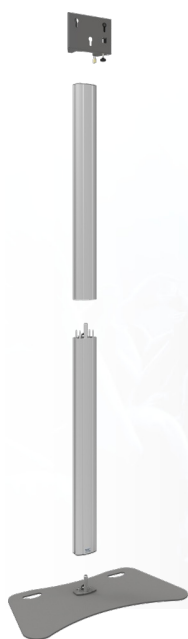

Divisible stand (Light Series) 225 cm

062.8050-225 Fully divisible stand (Light Series) 225 cm for flat panels max. 55 inch, 30 kg

[The Netherlands](#)

[United Kingdom](#)

[Germany](#)

[France](#)

[Spain](#)

[Italy](#)