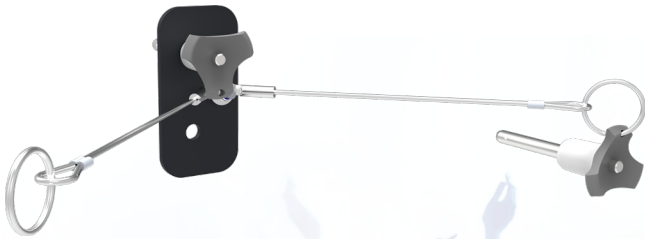

Coupling plate 46 & 55 inch

082.5055 Smart Rental Frame - Coupling plate for 2 ball lock pins

These coupling plates allow additional fixation of the bracket frames with one another; when hanging the VideoWall in the truss. It is especially suited for additional fall-down protection. With wall installation, the bracket frames fitted with a screen specific bracket, are screwed to the wall. Through special draw latches they are fastened to neighbouring frames. When installing on the floor the floor frames are levelled on their location, coupling frames are fastened to these frames with camlocks, after which the bracket frames incl. screen specific brackets are connected with draw latches. When planning to fly the VideoWall in the truss, the floor frames are replaced by stabilizer frames and at the top of the coupling and bracket frames special fly sets are attached. These fly sets include a dept adjustment to level the VideoWall in the truss. The screen specific brackets include four keyholes in which the display (fitted with 4 coupling bolts) is hung. These innovations result in an impressive VideoWall which is now even easier and more precise to install then before.

Coupling plate 46 & 55 inch

Features

Weight: 0.12 kg

Colour: Black

Inch range: 46 and 55 inch (Seamless)