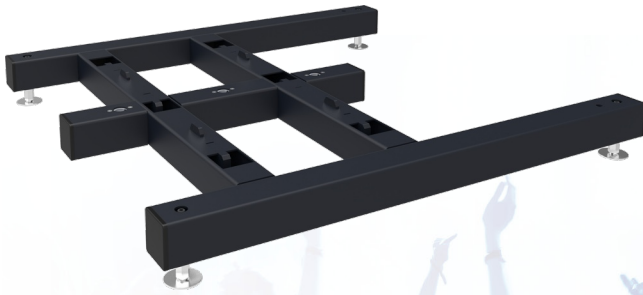

## Floor frame 46 inch

### 082.5110 Smart Rental Frame - Floor frame 46 inch incl. adjustable feet

The floor construction can be used in two ways: Legs to the front side to place the VideoWall as close to the wall as possible. Legs towards the backside to hide them. Floor correction: adjustable feet are integrated in the floor frames to level the base for your VideoWall. With wall installation, the bracket frames fitted with a screen specific bracket, are screwed to the wall. Through special draw latches they are fastened to neighbouring frames. When installing on the floor the floor frames are levelled on their location, coupling frames are fastened to these frames with camlocks, after which the bracket frames incl. screen specific brackets are connected with draw latches. When planning to fly the VideoWall in the truss, the floor frames are replaced by stabilizer frames and at the top of the coupling and bracket frames special fly sets are attached. These fly sets include a dept adjustment to level the VideoWall in the truss. The screen specific brackets include four keyholes in which the display (fitted with 4 coupling bolts) is hung. These innovations result in an impressive VideoWall which is now even easier and more precise to install then before.

### Features

**Weight:** 8.20 kg

**Colour:** Black

**Screen position:** Landscape, Portrait

**Inch range:** 46 inch (Seamless)

**Mobile / fixed:** Fixed