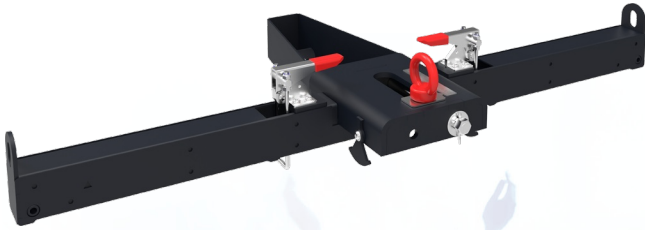

Fly set 55 inch

082.5180 Smart Rental Frame - 46 inch Flying set

The set enables the installer to choose between: Mounting on the floor and attaching the matrix to the truss when configuration is complete; working from bottom to top. Or attaching the screens per row to the truss; working from top to bottom. With wall installation, the bracket frames fitted with a screen specific bracket, are screwed to the wall. Through special draw latches they are fastened to neighbouring frames. When installing on the floor the floor frames are levelled on their location, coupling frames are fastened to these frames with camlocks, after which the bracket frames incl. screen specific brackets are connected with draw latches. When planning to fly the VideoWall in the truss, the floor frames are replaced by stabilizer frames and at the top of the coupling and bracket frames special fly sets are attached. These fly sets include a dept adjustment to level the VideoWall in the truss. The screen specific brackets include four keyholes in which the display (fitted with 4 coupling bolts) is hung. These innovations result in an impressive VideoWall which is now even easier and more precise to install then before.

Fly set 55 inch

Features

Weight: 11.90 kg

Colour: Black

Screen position: Landscape, Portrait

Inch range: 46 inch (Seamless)

Mobile / fixed: Fixed

Other information: Depth adjustment 100 mm