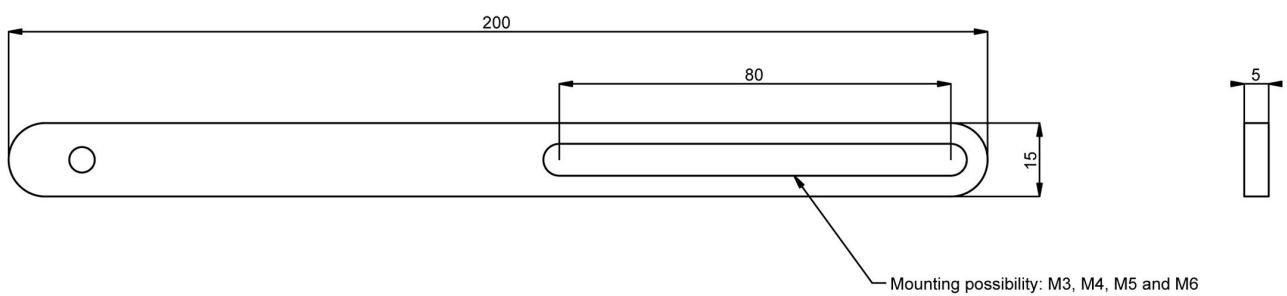

Features

Maximum length: 200 mm (standard 140 mm)

Weight: 0.25 kg

Colour: White

Set of 2 long arms:
These can be used if the standard
arms are not long enough.
Usable with Universal Brackets