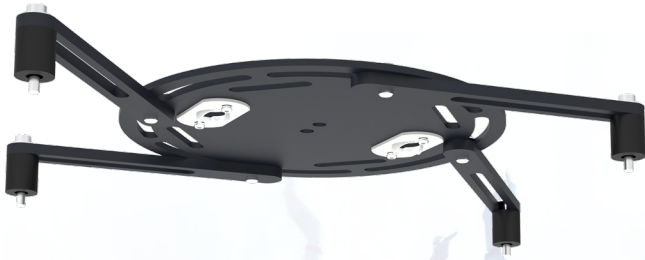

Universal rental bracket

002.1003 Universal projector bracket, rental version, max. 378 mm Ø

Besides the projector specific bracket (made custom for the projector brand and type) SmartMetals has introduced a universal bracket for the SmartMetals rental mounts.

Universal rental bracket

Features

Colour: Black

Range bracket/interface: Max. 378 mm Ø

Included mounting material for mounting projector (M3, M4, M5 and M6)