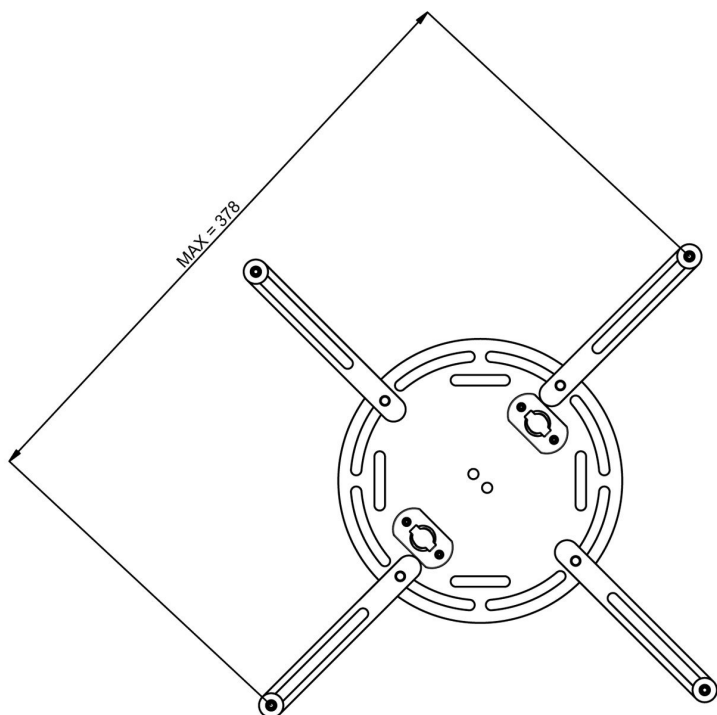

Universal rental bracket

002.1003 Universal projector bracket, rental version, max. 378 mm Ø

[For more information about this product we refer you to the Vogel's website:](#)

[The Netherlands](#)

[United Kingdom](#)

[Germany](#)

[France](#)

[Spain](#)

[Italy](#)

Universal rental bracket

Features

Colour: Black

Range bracket/interface: Max. 378 mm Ø

Included mounting material for mounting projector (M3, M4, M5 and M6)