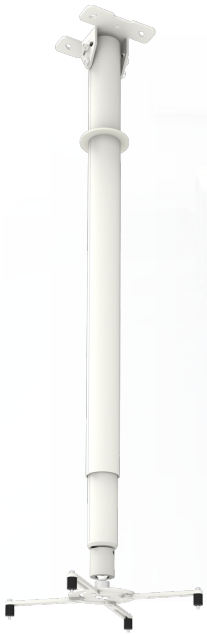

L5: 930 - 1580 mm

002.2470 L5, WHITE 9010, 93 - 158 cm, with universal bracket

The SmartMetals ceiling mounts fit virtually any projector and are available in a range of standard lengths. All models, apart from the shortest, can be continuously adjusted in length and include a drop-down protection, ensuring that the inner and outer tube will not part. All universal tube sets include a ball joint that can be adjusted without tools. The universal bracket and your projector can be attached to the ball joint and can be positioned to any direction. The cable duct is easily accessible from the outside and the slotted holes in the ceiling plate make ceiling mounting straightforward.

L5: 930 - 1580 mm

Features

Minimum length: 930 mm
Maximum length: 1580 mm
Weight: 4.55 kg
Colour: White
Maximum load: 25 kg
Height adjustment: Manual

Bracket/interface: Included
Type bracket/interface: Universal
Rotation: 360°
Range bracket/interface: Max. 385 mm Ø
Tilt function: +20° till -20°
Cable duct: 20 mm Ø