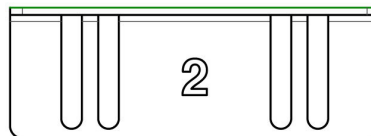

Wooden beam