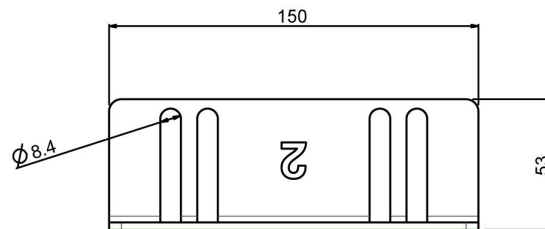

Wooden beam adapter plate

Features

Colour: White