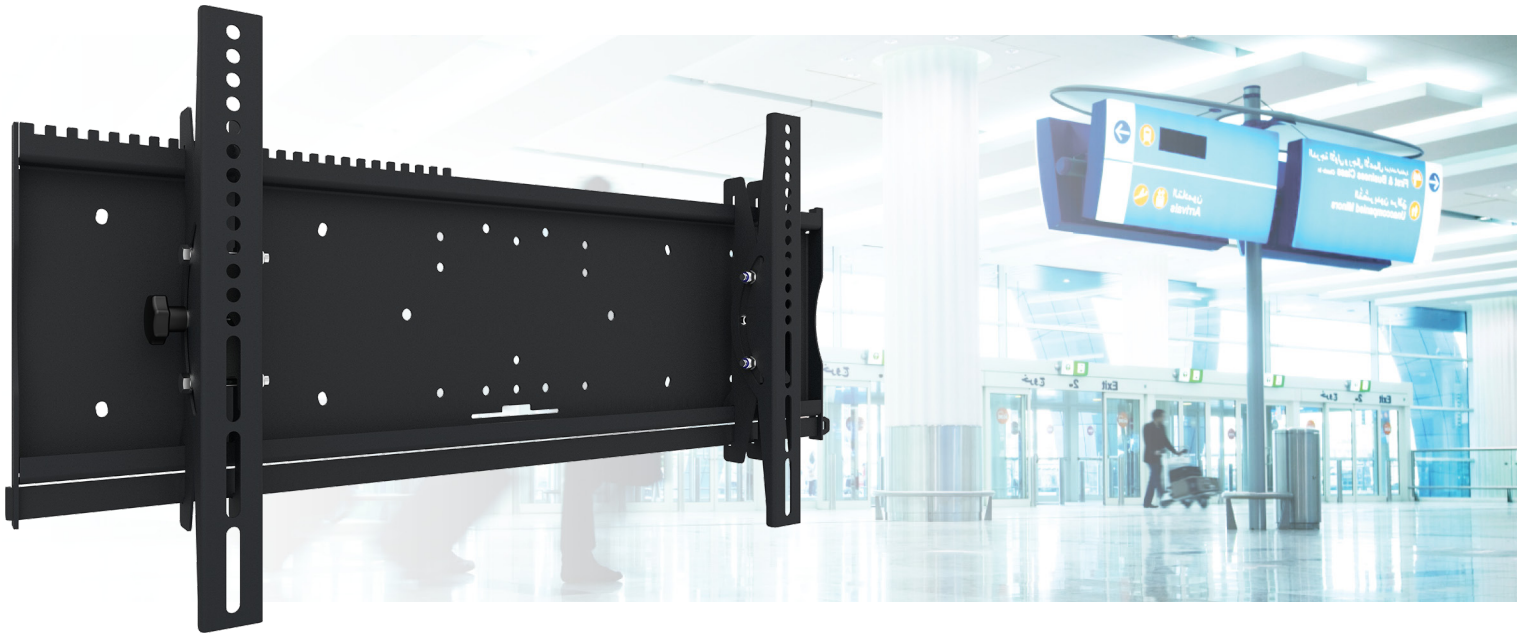

Tiltable universal wall mount

052.2050 Discontinued | Tiltable universal wall mount: max. 802 x 466 mm, 125 kg

This product is no longer available, we would like to offer you an alternative.

SmartMetals Mounting Solutions is 100% owned by the Vogel's Group.

We are currently merging products / product groups to be able to offer you a good and comprehensive product range.

[For a fitting alternative to this product please contact our Sales department.](#)

Tiltable universal wall mount

Features

Weight: 9.55 kg

Colour: Black

Maximum load: 125 kg

Screen position: Landscape

Type bracket/interface: Universal

Range bracket/interface: Max. 802 x 466 mm

Tilt function: +12° till -12°

Mounting system: 170 x 140 mm