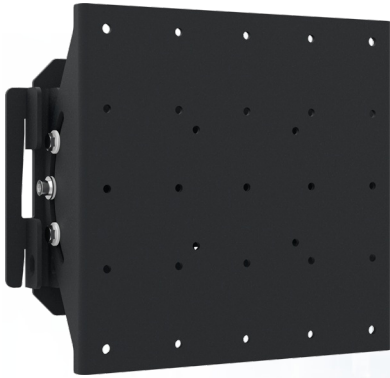

Tiltbare VESA wall mount

052.4050 DISCONTINUED | Tilttable VESA wall mount (VESA 75, VESA 100, VESA 200-100, VESA 200)

This product is no longer available, we would like to offer you an alternative.

SmartMetals Mounting Solutions is 100% owned by the Vogel's Group.

Tiltbare VESA wall mount

Features

Weight: 3.00 kg

Colour: Black

Maximum load: 50 kg

Screen position: Landscape

Type bracket/interface: VESA

Range bracket/interface: VESA 75, 100, 200-100, 200

Tilt function: +15° till -15°

Mounting system: 170 x 140 mm

Mount size:

VESA 75	M4
VESA 100	M5
VESA 200-100	M5
VESA 100-200	M5
VESA 200	M6
VESA 200	M8