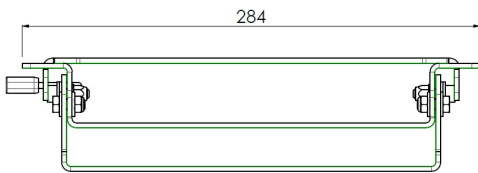

Tiltbare VESA wall mount

Features

Weight: 3.00 kg

Colour: Black

Maximum load: 50 kg

Screen position: Landscape

Type bracket/interface: VESA

Range bracket/interface: VESA 75, 100, 200-100, 200

Tilt function: +15° till -15°

Mounting system: 170 x 140 mm

Mount size:

VESA 75	M4
VESA 100	M5
VESA 200-100	M5
VESA 100-200	M5
VESA 200	M6
VESA 200	M8