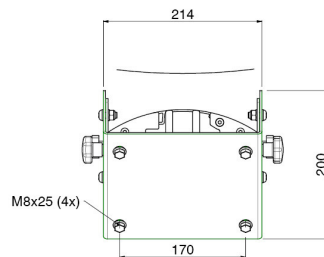

For screens up to 65 inches (max. 65 kg) with a length of 950 mm

A large version for screens up to 90 inches (max. 90 kg) of 950 mm

All three models are available with a floor plate with and without wheels and they all have a tilt adjustment of 35° to 55° degrees.

Choose your stand based on screen size and screen type and combine it with mount 052.1000 or 052.2000 (mounting system 170x140 mm).

Stage trolley max. 90 kg

Features

**Maximum length:** 1133 mm (centre screen)

**Weight:** 54.60 kg

**Colour:** Dark grey, Aluminium

**Maximum load:** 90 kg

**Screen position:** Landscape

**Inch range:** max. 90 inch

**Mobile / fixed:** Mobile

**Bracket/interface:** Excluded

**Type bracket/interface:** Universal

**Mounting system:** 170 x 140 mm

**Cable duct:** 15, 35, 15 mm Ø

DETAIL A  
SCALE 0.150

DETAIL B  
SCALE 0.150