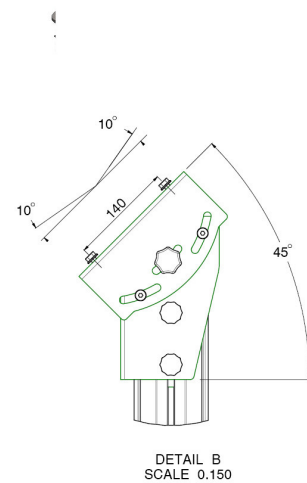

For screens up to 65 inches (max. 65 kg) with a length of 950 mm

A large version for screens up to 90 inches (max. 90 kg) of 950 mm

All three models are available with a floor plate with and without wheels and they all have a tilt adjustment of 35° to 55° degrees.

Choose your stand based on screen size and screen type and combine it with mount 052.1000 or 052.2000 (mounting system 170x140 mm).

Stage trolley max. 90 kg

Features

**Maximum length:** 1133 mm (centre screen)

**Weight:** 54.60 kg

**Colour:** Dark grey, Aluminium

**Maximum load:** 90 kg

**Screen position:** Landscape

**Inch range:** max. 90 inch

**Mobile / fixed:** Mobile

**Bracket/interface:** Excluded

**Type bracket/interface:** Universal

**Mounting system:** 170 x 140 mm

**Cable duct:** 15, 35, 15 mm Ø

DETAIL A  
SCALE 0.150

DETAIL B  
SCALE 0.150