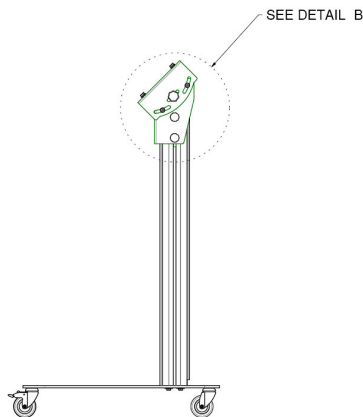

For screens up to 65 inches (max. 65 kg) with a length of 950 mm

A large version for screens up to 90 inches (max. 90 kg) of 950 mm

All three models are available with a floor plate with and without wheels and they all have a tilt adjustment of 35° to 55° degrees.

**Weight:** 54.60 kg

**Colour:** Dark grey, Aluminium

**Maximum load:** 90 kg

**Screen position:** Landscape

**Inch range:** max. 90 inch

**Mobile / fixed:** Mobile

**Bracket/interface:** Excluded

**Type bracket/interface:** Universal

**Mounting system:** 170 x 140 mm

**Cable duct:** 15, 35, 15 mm Ø

DETAIL A  
SCALE 0.150

DETAIL B  
SCALE 0.150