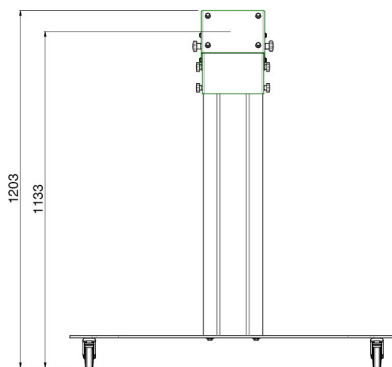

For screens up to 65 inches (max. 65 kg) with a length of 950 mm

A large version for screens up to 90 inches (max. 90 kg) of 950 mm

All three models are available with a floor plate with and without wheels and they all have a tilt adjustment of 35° to 55° degrees.

Choose your stand based on screen size and screen type and combine it with mount 052.1000 or 052.2000 (mounting system 170x140 mm).

Stage trolley max. 90 kg

Features

**Maximum length:** 1133 mm (centre screen)

**Weight:** 54.60 kg

**Colour:** Dark grey, Aluminium

**Maximum load:** 90 kg

**Screen position:** Landscape

**Inch range:** max. 90 inch

**Mobile / fixed:** Mobile

**Bracket/interface:** Excluded

**Type bracket/interface:** Universal

**Mounting system:** 170 x 140 mm

**Cable duct:** 15, 35, 15 mm Ø

DETAIL A  
SCALE 0.150

DETAIL B  
SCALE 0.150