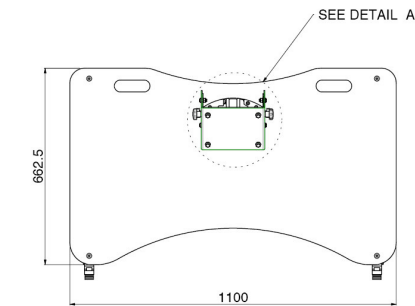

For screens up to 65 inches (max. 65 kg) with a length of 950 mm

A large version for screens up to 90 inches (max. 90 kg) of 950 mm

All three models are available with a floor plate with and without wheels and they all have a tilt adjustment of 35° to 55° degrees.

Choose your stand based on screen size and screen type and combine it with mount 052.1000 or 052.2000 (mounting system 170x140 mm).

Stage trolley max. 90 kg

Features

**Maximum length:** 1133 mm (centre screen)

**Weight:** 54.60 kg

**Colour:** Dark grey, Aluminium

**Maximum load:** 90 kg

**Screen position:** Landscape

**Inch range:** max. 90 inch

**Mobile / fixed:** Mobile

**Bracket/interface:** Excluded

**Type bracket/interface:** Universal

**Mounting system:** 170 x 140 mm

**Cable duct:** 15, 35, 15 mm Ø

DETAIL A  
SCALE 0.150

DETAIL B  
SCALE 0.150