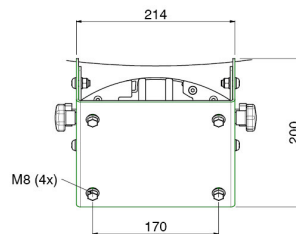

For screens up to 65 inches (max. 65 kg) with a length of 950 mm

A large version for screens up to 90 inches (max. 90 kg) of 950 mm

All three models are available with a floor plate with and without wheels and they all have a tilt adjustment of 35° to 55° degrees.

Choose your stand based on screen size and screen type and combine it with mount 052.1000 or 052.2000 (mounting system 170x140 mm).

Stage stand max. 90 kg

Features

Maximum length: 1033 mm (centre screen)

Weight: 46.50 kg

Colour: Dark grey, Aluminium

Maximum load: 90 kg

Screen position: Landscape

Inch range: max. 90 inch

Mobile / fixed: Fixed

Bracket/interface: Excluded

Type bracket/interface: Universal

Mounting system: 170 x 140 mm

Cable duct: 15, 35, 15 mm Ø

DETAIL A
SCALE 0.150

DETAIL B
SCALE 0.150