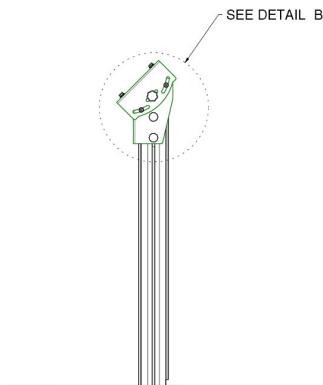

For screens up to 65 inches (max. 65 kg) with a length of 950 mm

A large version for screens up to 90 inches (max. 90 kg) of 950 mm

All three models are available with a floor plate with and without wheels and they all have a tilt adjustment of 35° to 55° degrees.

Weight: 46.50 kg

Colour: Dark grey, Aluminium

Maximum load: 90 kg

Screen position: Landscape

Inch range: max. 90 inch

Mobile / fixed: Fixed

Bracket/interface: Excluded

Type bracket/interface: Universal

Mounting system: 170 x 140 mm

Cable duct: 15, 35, 15 mm Ø

DETAIL A
SCALE 0.150

DETAIL B
SCALE 0.150