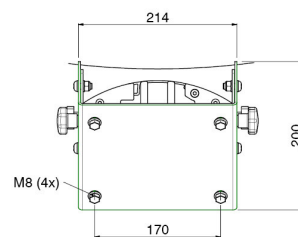

For screens up to 65 inches (max. 65 kg) with a length of 950 mm

A large version for screens up to 90 inches (max. 90 kg) of 950 mm

All three models are available with a floor plate with and without wheels and they all have a tilt adjustment of 35° to 55° degrees.

Choose your stand based on screen size and screen type and combine it with mount 052.1000 or 052.2000 (mounting system 170x140 mm).

Stage stand max. 90 kg

Features

Maximum length: 1033 mm (centre screen)

Weight: 46.50 kg

Colour: Dark grey, Aluminium

Maximum load: 90 kg

Screen position: Landscape

Inch range: max. 90 inch

Mobile / fixed: Fixed

Bracket/interface: Excluded

Type bracket/interface: Universal

Mounting system: 170 x 140 mm

Cable duct: 15, 35, 15 mm Ø

DETAIL A
SCALE 0.150

DETAIL B
SCALE 0.150