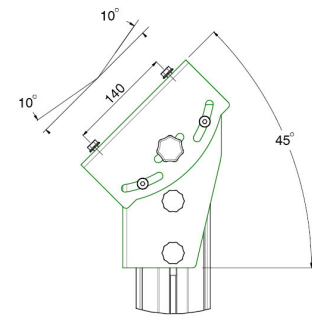

Weight: 46.50 kg

Colour: Dark grey, Aluminium

Maximum load: 90 kg

Screen position: Landscape

Inch range: max. 90 inch

Mobile / fixed: Fixed

Bracket/interface: Excluded

Type bracket/interface: Universal

Mounting system: 170 x 140 mm

Cable duct: 15, 35, 15 mm Ø

DETAIL A
SCALE 0.150

DETAIL B
SCALE 0.150