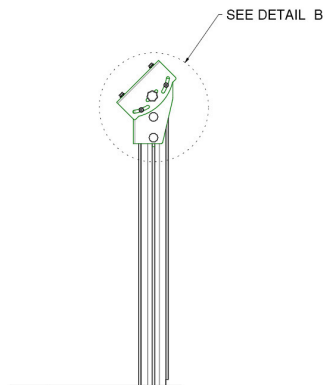

For screens up to 65 inches (max. 65 kg) with a length of 950 mm

A large version for screens up to 90 inches (max. 90 kg) of 950 mm

All three models are available with a floor plate with and without wheels and they all have a tilt adjustment of 35° to 55° degrees.

Choose your stand based on screen size and screen type and combine it with mount 052.1000 or 052.2000 (mounting system 170x140 mm).

Stage stand max. 90 kg

Features

Maximum length: 1033 mm (centre screen)

Weight: 46.50 kg

Colour: Dark grey, Aluminium

Maximum load: 90 kg

Screen position: Landscape

Inch range: max. 90 inch

Mobile / fixed: Fixed

Bracket/interface: Excluded

Type bracket/interface: Universal

Mounting system: 170 x 140 mm

Cable duct: 15, 35, 15 mm Ø

DETAIL A
SCALE 0.150

DETAIL B
SCALE 0.150