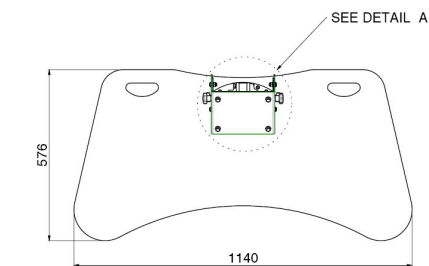

For screens up to 65 inches (max. 65 kg) with a length of 950 mm

A large version for screens up to 90 inches (max. 90 kg) of 950 mm

All three models are available with a floor plate with and without wheels and they all have a tilt adjustment of 35° to 55° degrees.

Choose your stand based on screen size and screen type and combine it with mount 052.1000 or 052.2000 (mounting system 170x140 mm).

Stage stand max. 90 kg

Features

Maximum length: 1033 mm (centre screen)

Weight: 46.50 kg

Colour: Dark grey, Aluminium

Maximum load: 90 kg

Screen position: Landscape

Inch range: max. 90 inch

Mobile / fixed: Fixed

Bracket/interface: Excluded

Type bracket/interface: Universal

Mounting system: 170 x 140 mm

Cable duct: 15, 35, 15 mm Ø

DETAIL A
SCALE 0.150

DETAIL B
SCALE 0.150