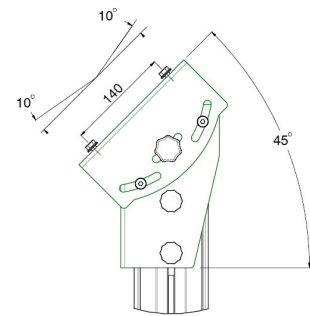

Weight: 46.50 kg

Colour: Dark grey, Aluminium

Maximum load: 90 kg

Screen position: Landscape

Inch range: max. 90 inch

Mobile / fixed: Fixed

Bracket/interface: Excluded

Type bracket/interface: Universal

Mounting system: 170 x 140 mm

Cable duct: 15, 35, 15 mm Ø

DETAIL A
SCALE 0.150

DETAIL B
SCALE 0.150