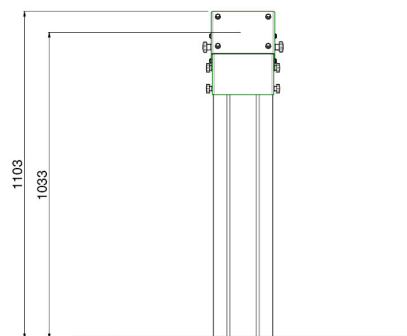

For screens up to 65 inches (max. 65 kg) with a length of 950 mm

A large version for screens up to 90 inches (max. 90 kg) of 950 mm

All three models are available with a floor plate with and without wheels and they all have a tilt adjustment of 35° to 55° degrees.

Choose your stand based on screen size and screen type and combine it with mount 052.1000 or 052.2000 (mounting system 170x140 mm).

Stage stand max. 90 kg

Features

Maximum length: 1033 mm (centre screen)

Weight: 46.50 kg

Colour: Dark grey, Aluminium

Maximum load: 90 kg

Screen position: Landscape

Inch range: max. 90 inch

Mobile / fixed: Fixed

Bracket/interface: Excluded

Type bracket/interface: Universal

Mounting system: 170 x 140 mm

Cable duct: 15, 35, 15 mm Ø

DETAIL A
SCALE 0.150

DETAIL B
SCALE 0.150