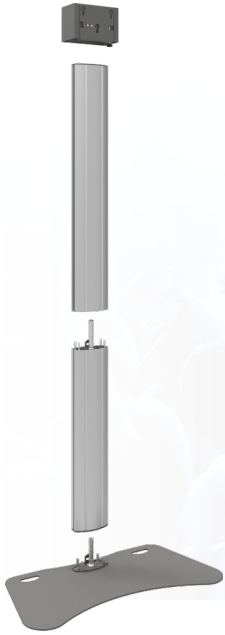

Divisible stand max. 90 inch

062.3000-225 Fully divisible stand 2250mm flat panels max 85 kg, 90 inch

[For more information about this product we refer you to the Vogel's website:](#)

[The Netherlands](#)
[United Kingdom](#)
[Germany](#)
[France](#)
[Spain](#)
[Italy](#)

Divisible stand max. 90 inch

Features

Maximum length: 2135 mm (centre VESA)

Weight: 67.00 kg

Colour: Dark grey, Aluminium

Maximum load: 85 kg

Screen position: Landscape, Portrait

Inch range: max. 90 inch

Mobile / fixed: Fixed

Height adjustment: Manual

Bracket/interface: Excluded

Type bracket/interface: Three-point coupling

Mounting system: Three-point coupling

Cable duct: 15, 35, 15 mm Ø