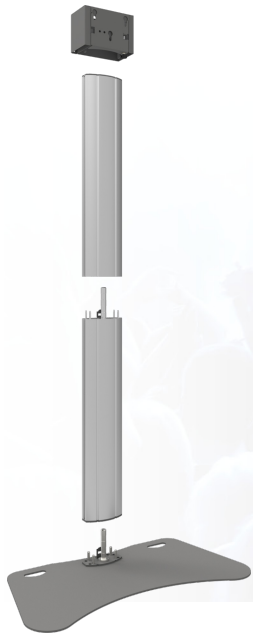

Divisible stand max. 90 inch

062.3000 Fully divisible stand for flat panels up to 90 inch, 85 kg, single construction

[For more information about this product we refer you to the Vogel's website:](#)

[The Netherlands](#)
[United Kingdom](#)
[Germany](#)

[France](#)
[Spain](#)
[Italy](#)

Divisible stand max. 90 inch

Features

Maximum length: 1900 mm

Weight: 67.00 kg

Colour: Dark grey, Aluminium

Maximum load: 85 kg

Screen position: Landscape, Portrait

Inch range: max. 90 inch

Mobile / fixed: Fixed

Height adjustment: Manual

Bracket/interface: Excluded

Type bracket/interface: Three-point coupling

Mounting system: Three-point coupling

Cable duct: 15, 35, 15 mm Ø