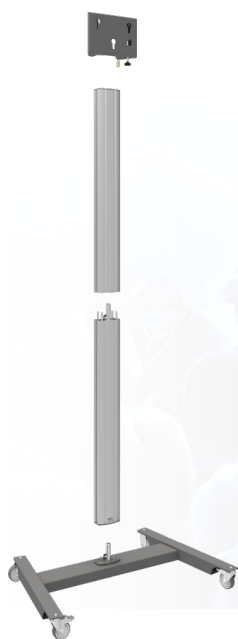

Fully divisible trolley (Light Series)

062.8550 Fully divisible trolley (Light Series) for flat panels max. 55 inch, 30 kg

The SmartMetals light series stands are especially suitable for mounting light weight displays. The Dark grey wheeled base plate combined with the aluminium column results in a strong and stylish solution for mounting your flat screen

Fully divisible trolley (Light Series)

Features

Maximum length: 2006 mm

Weight: 23.00 kg

Colour: Dark grey, Aluminium

Maximum load: 30 kg

Screen position: Landscape, Portrait

Inch range: max. 55 inch

Mobile / fixed: Mobile

Bracket/interface: Excluded

Type bracket/interface: Three-point coupling

Cable duct: 35 x 15 mm