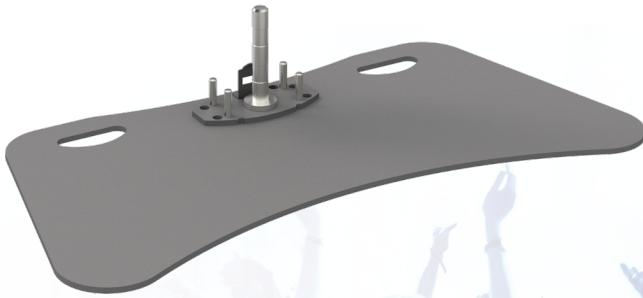

Base plate max. 65 inch, 60 kg

## 063.1010 Base plate up to 65" inch, 60kg, single construction (with pin)

[For more information about this product we refer you to the Vogel's website:](#)

[The Netherlands](#)

[United Kingdom](#)

[Germany](#)

[France](#)

[Spain](#)

[Italy](#)

Base plate max. 65 inch, 60 kg

## Features

**Weight:** 22.40 kg

**Colour:** Dark grey

**Maximum load:** 60 kg

**Inch range:** max. 65 inch

**Mobile / fixed:** Fixed