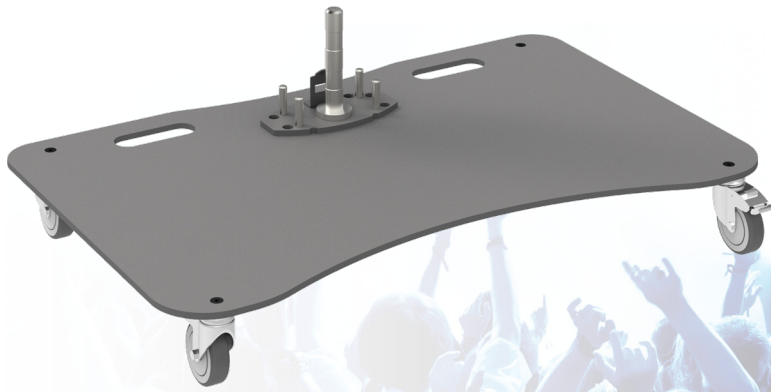

Wheeled base plate max. 65 inch, 60kg

063.1510 Wheeled base plate up to 65 inch, 60 kg, single construction (with pin)

[For more information about this product we refer you to the Vogel's website:](#)

[The Netherlands](#)
[United Kingdom](#)
[Germany](#)
[France](#)
[Spain](#)
[Italy](#)

Wheeled base plate max. 65 inch, 60kg

Features

Weight: 33.60 kg
Colour: Dark grey

Maximum load: 60 kg
Mobile / fixed: Mobile