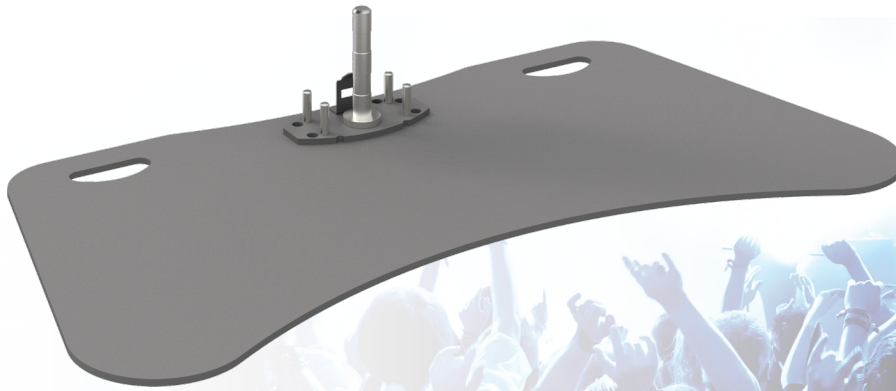

Base plate max. 65 inch

063.3010 Base plate up to 90 inch, 85 kg, single construction (with pin)

[For more information about this product we refer you to the Vogel's website:](#)

[The Netherlands](#)
[United Kingdom](#)
[Germany](#)
[France](#)
[Spain](#)
[Italy](#)

Base plate max. 65 inch

Features

Weight: 34.40 kg
Colour: Dark grey

Maximum load: 85 kg
Mobile / fixed: Fixed