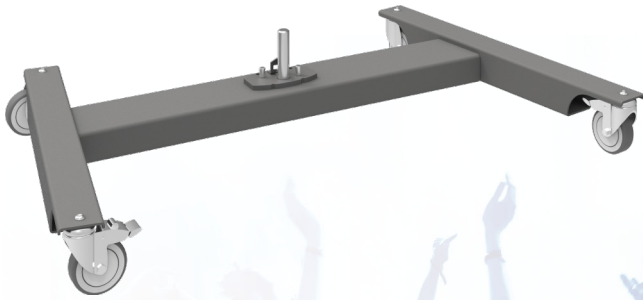

Floor frame on wheels

063.8555 Floor frame on wheels (Light Series) with pin

[For more information about this product we refer you to the Vogel's websit:](#)

[The Netherlands](#)

[United Kingdom](#)

[Germany](#)

[France](#)

[Spain](#)

[Italy](#)

Floor frame on wheels

Features

Weight: 11.60 kg
Colour: Dark grey

Mobile / fixed: Mobile
Other information: Suitable for light series stands