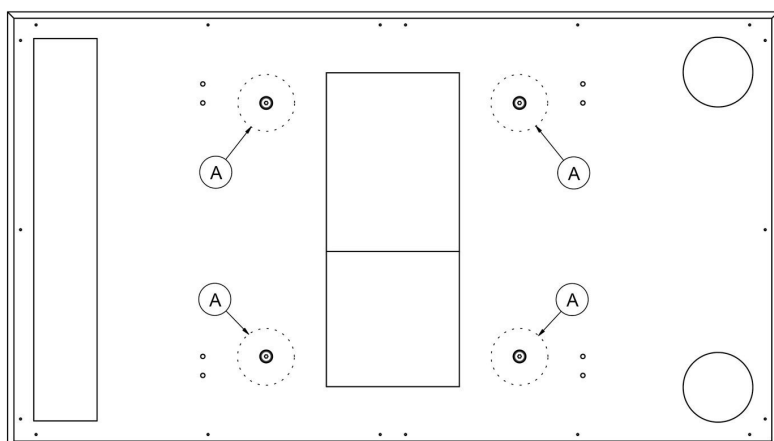

SRF - EYE-LCD-5500-M-USN-LD mounting set

Features

Weight: 0.40 kg

Colour: Stainless Steel

Screen position: Landscape, Portrait

Inch range: 55 inch Eyevis

Mobile / fixed: Fixed

Bracket/interface: Excluded

Type bracket/interface: Screen specific

Other information: Combine with bracket 082.5040-3101

A 4x