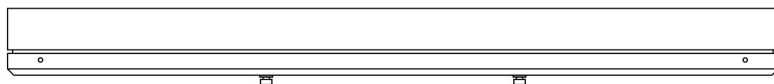

SRF - EYE-LCD-5500-M-USN-LD mounting set

Features

Weight: 0.40 kg

Colour: Stainless Steel

Screen position: Landscape, Portrait

Inch range: 55 inch Eyevis

Mobile / fixed: Fixed

Bracket/interface: Excluded

Type bracket/interface: Screen specific

Other information: Combine with bracket 082.5040-3101

A 4x