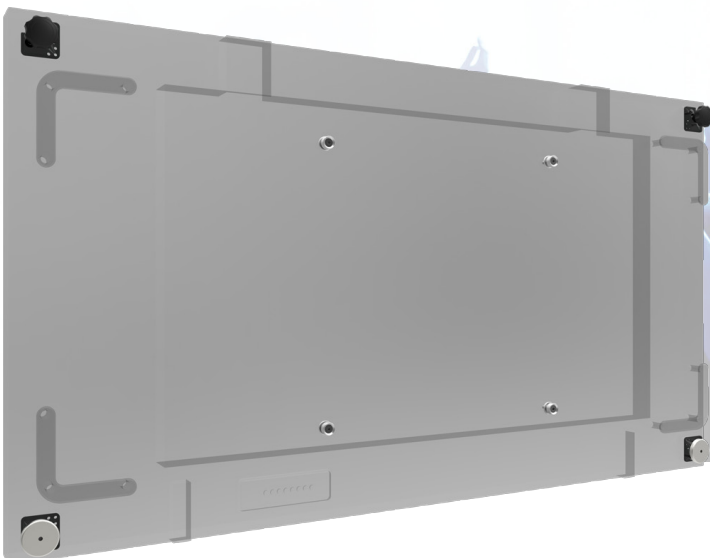

# MOUNTING INSTRUCTIONS

082.5070-1202 Smart Rental Frame - Panasonic TH-55LFV70 55 inch Mounting set

# MOUNTING INSTRUCTIONS

## 082.5070-1202 Smart Rental Frame - Panasonic TH-55LV70 55 inch Mounting set

- 1 8x Din 7991, M6x16
- 2 4x Din 7991, M6x25
- 3 4x
- 4
- 5
- 6
- 7
- 8 2x
- 9 2x

Landscape

Portrait