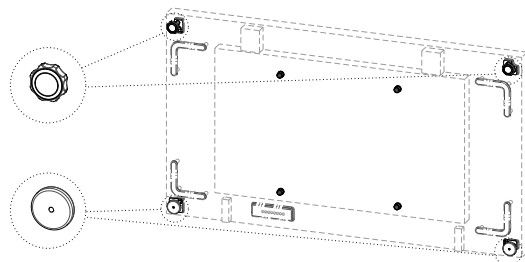

# MOUNTING INSTRUCTIONS

082.5070-1202 Smart Rental Frame - Panasonic TH-55LFV70 55 inch Mounting set

# MOUNTING INSTRUCTIONS

## 082.5070-1202 Smart Rental Frame - Panasonic TH-55LV70 55 inch Mounting set

- 1 8x Din 7991, M6x16
- 2 4x Din 7991, M6x25
- 3 4x
- 4
- 5
- 6
- 7
- 8 2x
- 9 2x

Landscape

Portrait