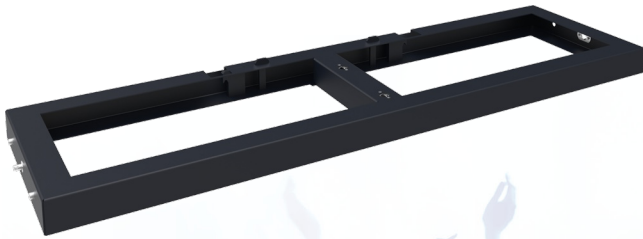

Stabilizing frame 55 inch

082.5090 Smart Rental Frame - 55 inch Stabiliser for flying

The coupling frames and bracket frames are attached to this frame, due to which it offers additional support during flying. The set enables the installer to choose between: Mounting on the floor and attaching the matrix to the truss when configuration is complete; working from bottom to top. Or attaching the screens per row to the truss; working from top to bottom. With wall installation, the bracket frames fitted with a screen specific bracket, are screwed to the wall. Through special draw latches they are fastened to neighbouring frames. When installing on the floor the floor frames are levelled on their location, coupling frames are fastened to these frames with camlocks, after which the bracket frames incl. screen specific brackets are connected with draw latches. When planning to fly the VideoWall in the truss, the floor frames are replaced by stabilizer frames and at the top of the coupling and bracket frames special fly sets are attached. These fly sets include a dept adjustment to level the VideoWall in the truss. The screen specific brackets include four keyholes in which the display (fitted with 4 coupling bolts) is hung. These innovations result in an impressive VideoWall which is now even easier and more precise to install then before.

Stabilizing frame 55 inch

Features

Weight: 8.10 kg

Colour: Black

Screen position: Landscape, Portrait

Inch range: 55 inch (Seamless)

Mobile / fixed: Fixed