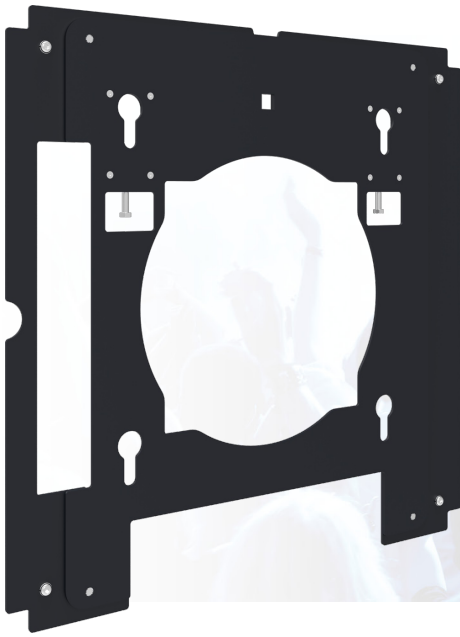

46 inch bracket VESA 300

082.5140-0401 Smart Rental Frame – 46 inch bracket VESA 300

With this bracket the monitors can be installed landscape as well as portrait. Integrated is a horizontal (22 mm) and vertical (9 mm) fine adjustment to level the monitors perfectly. With wall installation, the bracket frames fitted with a screen specific bracket, are screwed to the wall. Through special draw latches they are fastened to neighbouring frames. When installing on the floor the floor frames are levelled on their location, coupling frames are fastened to these frames with camlocks, after which the bracket frames incl. screen specific brackets are connected with draw latches. When planning to fly the VideoWall in the truss, the floor frames are replaced by stabilizer frames and at the top of the coupling and bracket frames special fly sets are attached. These fly sets include a dept adjustment to level the VideoWall in the truss. The screen specific brackets include four keyholes in which the display (fitted with 4 coupling bolts) is hung. These innovations result in an impressive VideoWall which is now even easier and more precise to install then before.

46 inch bracket VESA 300

Features

Weight: 6.00 kg

Colour: Black

Screen position: Landscape, Portrait

Inch range: 46 inch (Seamless)

Type bracket/interface: Screen specific

Range bracket/interface: VESA 300