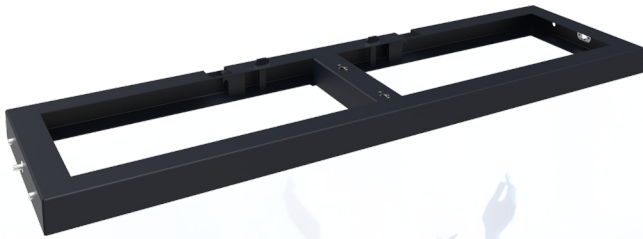

Stabilizing frame 55 inch

082.5190 Smart Rental Frame - 46 inch Stabiliser for flying

The coupling frames and bracket frames are attached to this frame, due to which it offers additional support during flying. The set enables the installer to choose between: Mounting on the floor and attaching the matrix to the truss when configuration is complete; working from bottom to top. Or attaching the screens per row to the truss; working from top to bottom. With wall installation, the bracket frames fitted with a screen specific bracket, are screwed to the wall. Through special draw latches they are fastened to neighbouring frames. When installing on the floor the floor frames are levelled on their location, coupling frames are fastened to these frames with camlocks, after which the bracket frames incl. screen specific brackets are connected with draw latches. When planning to fly the VideoWall in the truss, the floor frames are replaced by stabilizer frames and at the top of the coupling and bracket frames special fly sets are attached. These fly sets include a dept adjustment to level the VideoWall in the truss. The screen specific brackets include four keyholes in which the display (fitted with 4 coupling bolts) is hung. These innovations result in an impressive VideoWall which is now even easier and more precise to install then before.

Stabilizing frame 55 inch

Features

Weight: 7.10 kg

Colour: Black

Screen position: Landscape, Portrait

Inch range: 46 inch (Seamless)

Mobile / fixed: Fixed