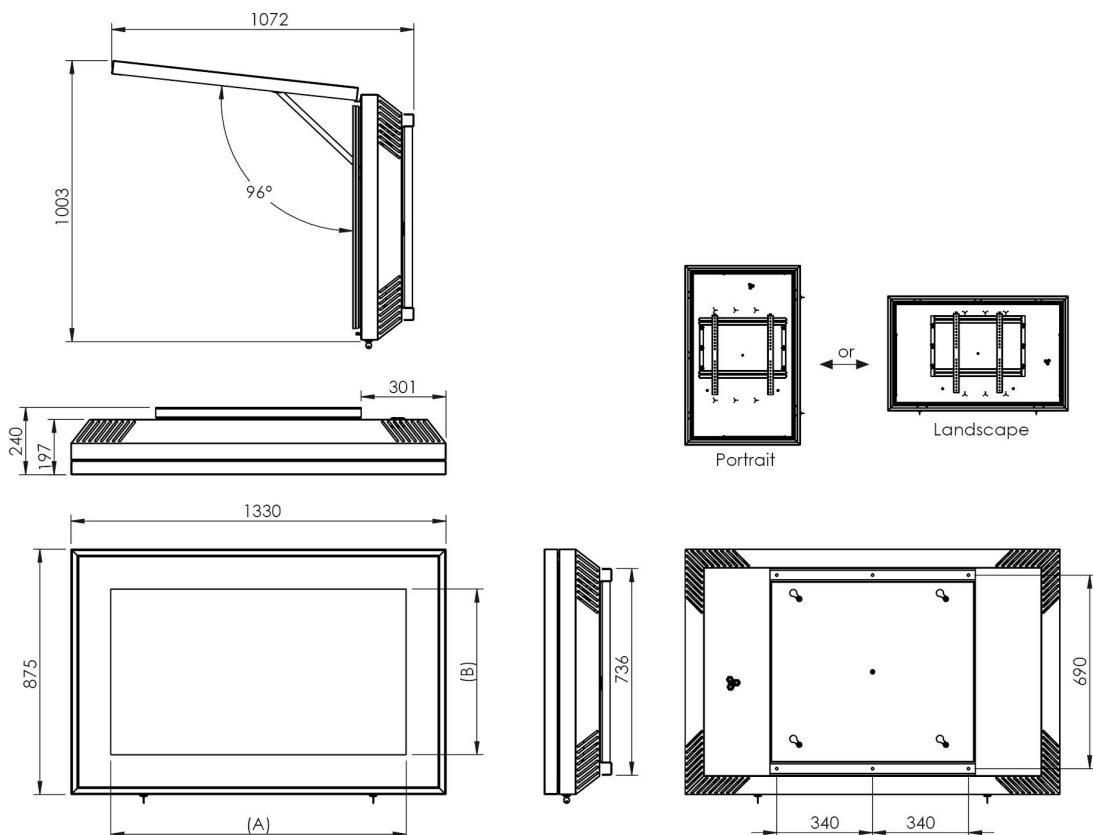

Features

Weight: 60.00 kg

Colour: White

Screen position: Landscape, Portrait

Inch range: 46 - 49 inch

Mobile / fixed: Fixed

Bracket/interface: Included

Type bracket/interface: VESA

Range bracket/interface: Max. VESA 600-400 / 400-600

Other information: Other colours available on request

Suitable for max. monitor dimensions 1118 x 713 x 85 mm

Dimensions A & B depend on the active screen area dimensions:

46" Display: A= 1018 mm, B= 572.5 mm

47" Display: A= 1040 mm, B= 585 mm

48" Display: A= 1054 mm, B= 592.5 mm

49" Display: A= 1078 mm, B= 608 mm

Indoor housing for 46" to 49" monitors

- Max. monitor dimensions: 1118 x 713 x 85 mm

- VESA 400x400 > Max VESA center offset 113 mm

- VESA 600x600 > Max VESA center offset 13 mm

- Cooling: Passive (Air exhaust holes surface: 27208 mm²)