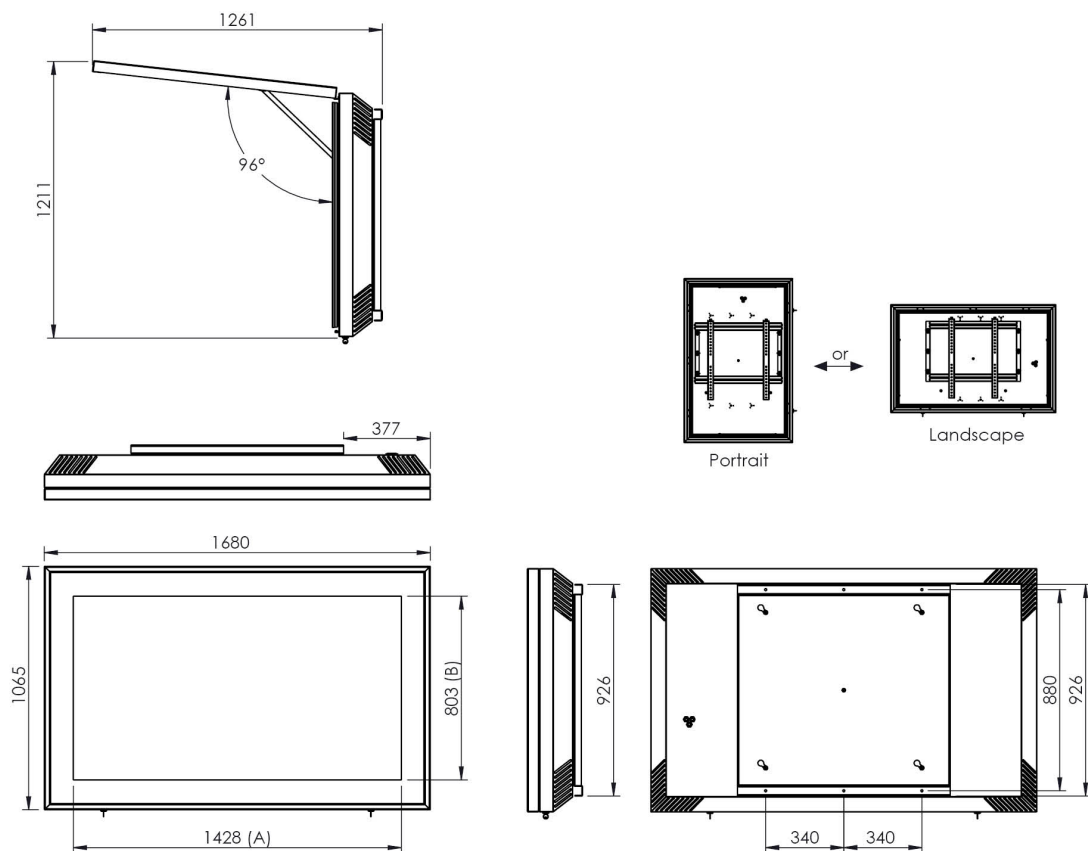

Features

Weight: 80.00 kg

Colour: White

Screen position: Landscape, Portrait

Inch range: 56 - 65 inch

Mobile / fixed: Fixed

Bracket/interface: Included

Type bracket/interface: VESA

Range bracket/interface: Max. VESA 600-400 / 400-600

Other information: Other colours available on request

Suitable for max. monitor dimensions 1468 x 903 x 85 mm

The standard dimensions A & B can be replaced by custom values.

- Indoor housing for 56" to 65" monitors
- Max. monitor dimensions: 1468 x 903 x 85 mm
- VESA 400x400 > Max VESA center offset 113 mm
- VESA 600x600 > Max VESA center offset 13 mm
- Cooling: Passive (Air exhaust holes surface: 27208 mm²)