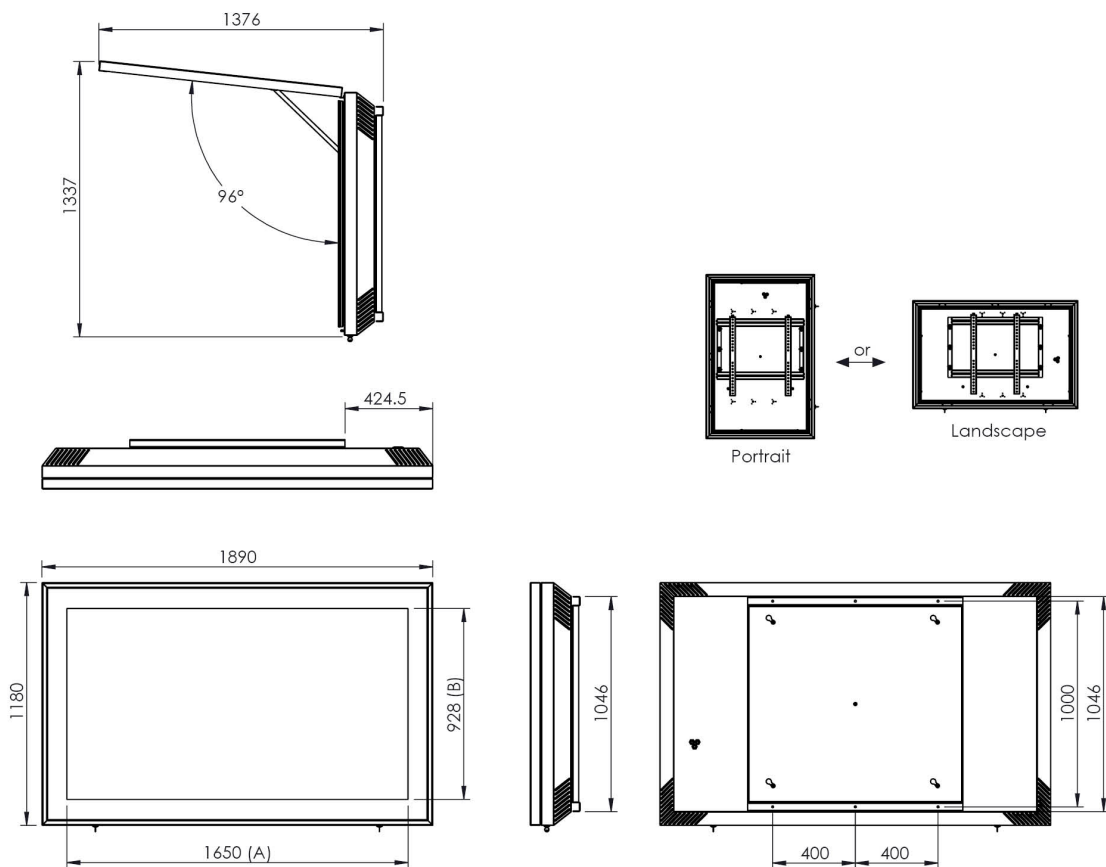

Features

Colour: White

Screen position: Landscape, Portrait

Inch range: 66 - 75 inch

Mobile / fixed: Fixed

Bracket/interface: Included

Type bracket/interface: VESA

Range bracket/interface: Max. VESA 600-400 / 400-600

Other information: Other colours available on request

Suitable for max. monitor dimensions 1678 x 1018 x 85 mm

The standard dimensions A & B can be replaced by custom values.

Indoor housing for 66" to 75" monitors

- Max. monitor dimensions: 1678 x 1018 x 85 mm
- VESA 400x400 > Max VESA center offset 113 mm
- VESA 600x600 > Max VESA center offset 13 mm
- Cooling: Passive (Air exhaust holes surface: 27208 mm²)