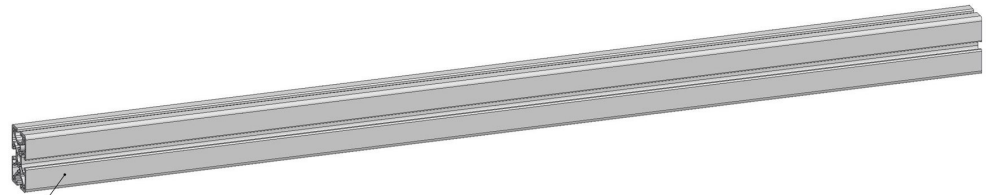

VideoWall - Aluminium profile

Features

Maximum length: 1000

Colour: Aluminium

Inch range: 46 - 60 inch