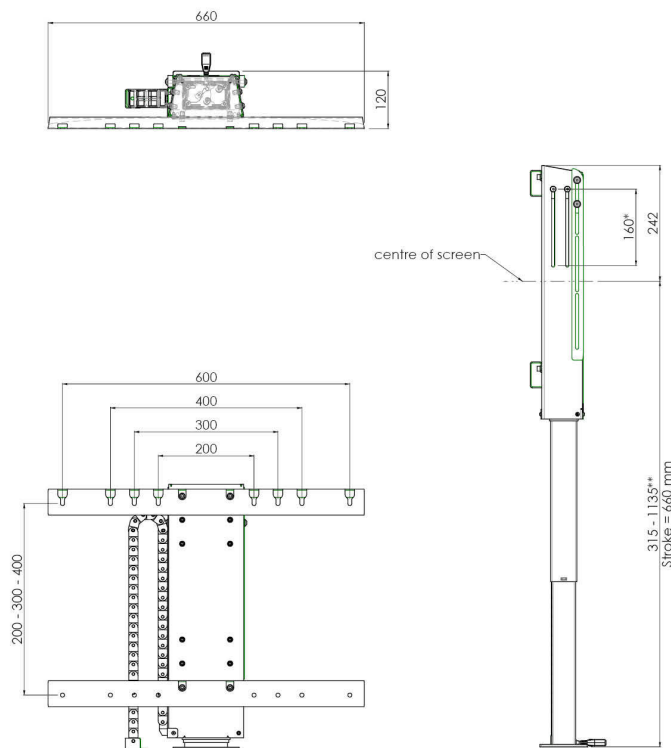

Benefits:

- Interior aesthetics are retained by hiding the flat panel when not in use
- The flat panel is raised to desired height with a simple push of a button
- The cabinet lift offers ultimate safety due to integrated anti-collision
- The lift is suitable for all VESA patterns from 200 x 200 to 600 x 400 and comes complete with a cablechain and lid guides.

Flat panel lift for cabinet max. 46 inch, 45 kg

Features

Minimum length: 315 mm

Maximum length: 1135 mm (centre panel)

Weight: 20.00 kg

Colour: Black

Maximum load: 45 kg

Screen position: Landscape

Inch range: Max. 46 inch

Height adjustment: 660 mm

Bracket/interface: Included

Type bracket/interface: VESA

Range bracket/interface: Max. 600 x 400

* extra height adjustment
** including extra height adjustment