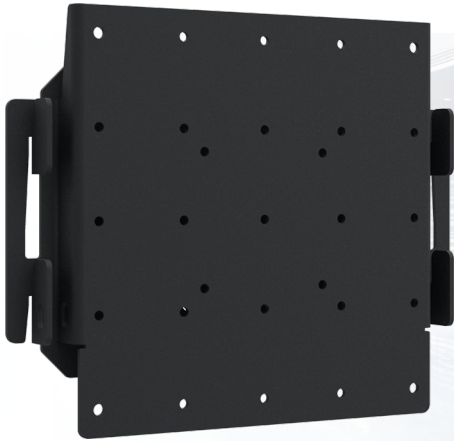

VESA wall mount

052.4000 DISCONTINUED | VESA wall mount (VESA 75, VESA 100, VESA 200-100, VESA 200)

This product is no longer available, we would like to offer you an alternative.

SmartMetals Mounting Solutions is 100% owned by the Vogel's Group.

We are currently merging products / product groups to be able to offer you a good and comprehensive product range.

For a fitting alternative to this product please visit the [Vogel's website](#).

VESA wall mount

Features

Weight: 3.00 kg

Colour: Black

Maximum load: 50 kg

Screen position: Landscape

Type bracket/interface: VESA

Range bracket/interface: VESA 75, 100, 200-100, 200

Mounting system: 170 x 140 mm

Mount size:	
VESA 75	M4
VESA 100	M5
VESA 200-100	M5
VESA 100-200	M5
VESA 200	M6
VESA 200	M8