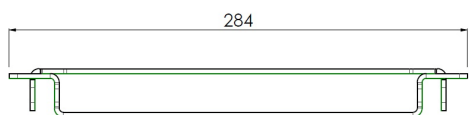

Features

Weight: 3.00 kg

Colour: Black

Maximum load: 50 kg

Screen position: Landscape

Type bracket/interface: VESA

Range bracket/interface: VESA 75, 100, 200-100, 200

Mounting system: 170 x 140 mm

Mount size:	
VESA 75	M4
VESA 100	M5
VESA 200-100	M5
VESA 100-200	M5
VESA 200	M6
VESA 200	M8